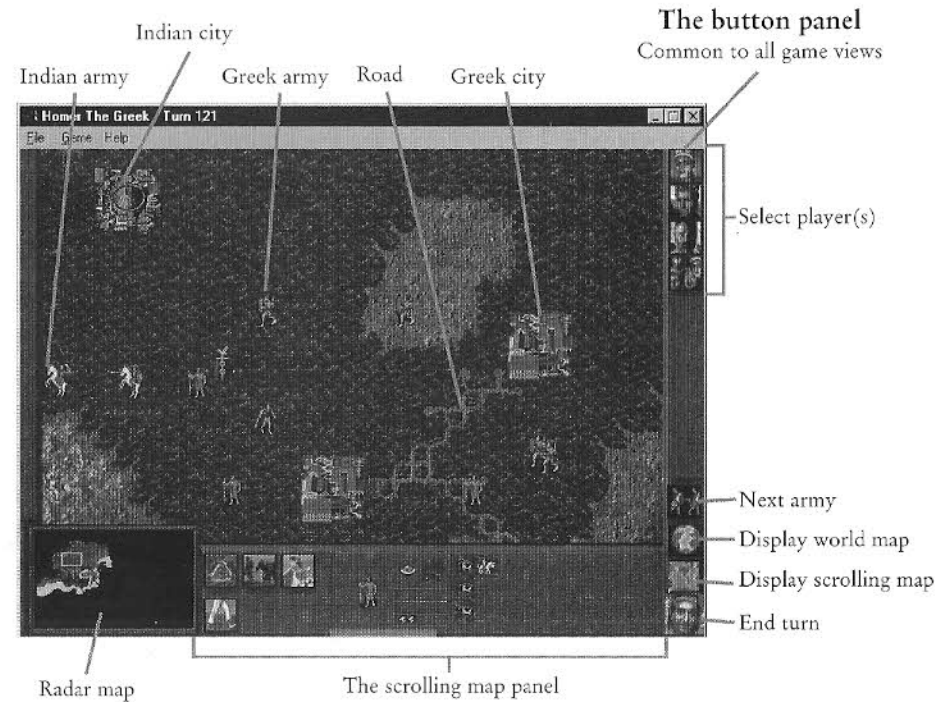

CITY PRODUCTION MENU

(*Note: Not all items shown in the production menu are available at the start of the game.)

WORLD MAP VIEW

Visible game area

Information on currently selected city

THE RISE AND RULE OF ANCIENT EMPIRES

QUICK REFERENCE CARD

SCROLLING MAP VIEW

SCROLLING MAP PANEL WITH ARMY INFORMATION

Additional buttons (*Note: Not all buttons shown are available at the start of the game.)

SCROLLING MAP PANEL WITH CITY INFORMATION

CITY VIEW

A Greek City

CITY VIEW PANEL