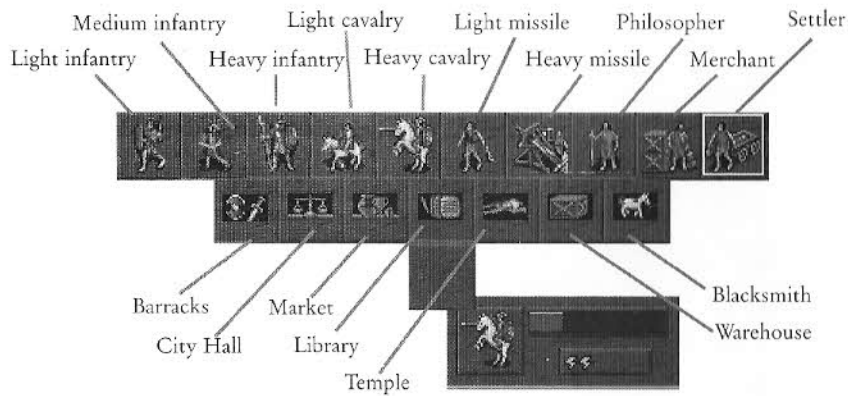

CITY PRODUCTION MENU

(*Note: Not all items shown in the production menu are available at the start of the game.)

WORLD MAP VIEW

Visible game area

Information on currently selected city

THE RISE AND RULE OF ANCIENT EMPIRES

QUICK REFERENCE CARD

SCROLLING MAP VIEW

SCROLLING MAP PANEL WITH ARMY INFORMATION

Additional buttons (*Note: Not all buttons shown are available at the start of the game.)

SCROLLING MAP PANEL WITH CITY INFORMATION