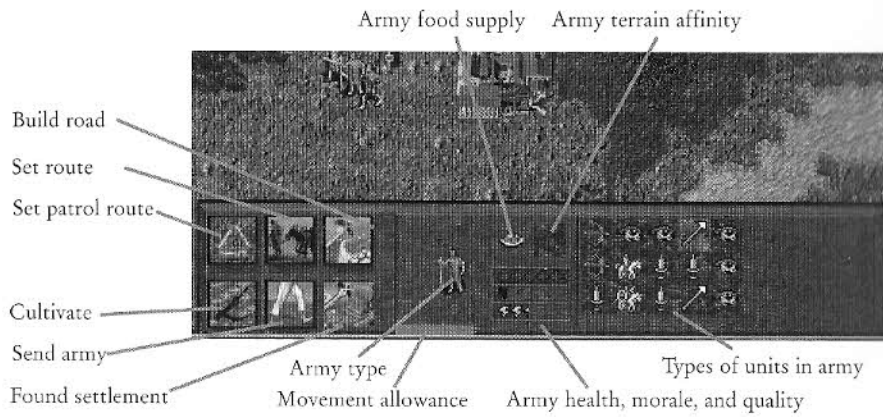

CITY PRODUCTION MENU

(*Note: Not all items shown in the production menu are available at the start of the game.)

WORLD MAP VIEW

Visible game area

Information on currently selected city

THE RISE AND RULE OF ANCIENT EMPIRES

QUICK REFERENCE CARD

SCROLLING MAP VIEW

SCROLLING MAP PANEL WITH ARMY INFORMATION

Additional buttons (*Note: Not all buttons shown are available at the start of the game.)

SCROLLING MAP PANEL WITH CITY INFORMATION